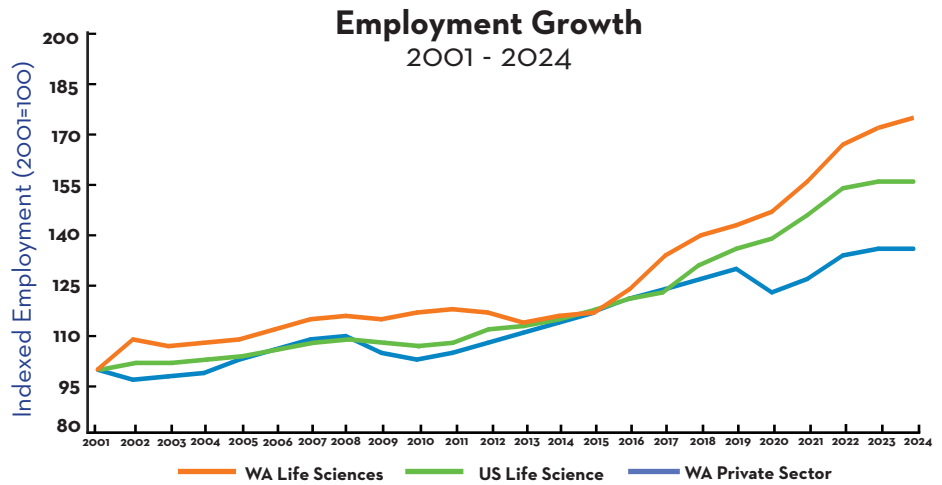

Life Science Job Growth Continues As Statewide Employment Slows, Maintains Position as a Top 10 Cluster

Washington's life sciences industry encompasses world-class academic and non-profit research institutions as well as companies conducting R&D and manufacturing products in biotechnology, medical devices, digital health/health IT, bioagriculture, biofuels, and veterinary medicine.

Top National Cluster

Washington's life sciences cluster has transformed from a top research cluster to one of the top 10 life sciences clusters in the United States ([Genetic Engineering & Biotechnology News](#)).